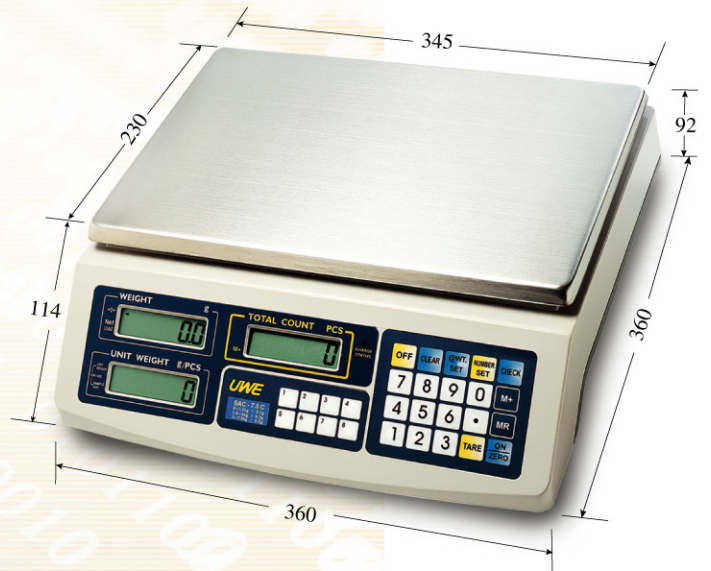

OPTION AVAILABLE

- RS232C or Printer Interface

SPECIFICATIONS

Model No.	Capacity / Readability			Accuracy
SHC-1.5C	1500g / 0.05g			1/30000 Single Interval
SHC-3C	3000g / 0.1g			
SHC-6C	6000g / 0.2g			
SHC-15C	15kg / 0.5g			
SHC-30C	30kg / 1g			
SHC-60C	60kg / 2g			
SAC-7.5C	1500g/0.1g	3000g/0.2g	7500g/0.5g	1/60000~1/75000 Triple Intervals
SAC-15C	3000g/0.2g	7500g/0.5g	15000g/1g	
SAC-30C	7500g/0.5g	15000g/1g	30000g/2g	
SAC-60C	15000g/1g	30000g/2g	60000g/5g	
Tare Range	Full Tare Range (Subtractive)			
Platter Size	230 x 345mm & 180 x 292mm (SHC-1.5C & SHC-3C only)			
Power Source	By Built-in Rechargeable Battery or AC/DC Power Adaptor			
Operating Environment	0° ~ 40°C (32° ~ 104°F) Non-condensed R.H. $\leq$ 85%			

• Specifications subject to change without notice

unit = mm

UNIVERSAL WEIGHT ENTERPRISE CO., LTD.

2-5 Floor No. 39 Pao Shing Road Hsin Tien City 231 Taipei Hsien Taiwan R.O.C.
Tel : +886-2-29180121 (12 Lines) Fax : +886-2-29181508 · 29183652 · 29112176-7
http://www.uwe.com.tw e-mail:uwe@ms8.hinet.net

Feb 2004 Designed by DAILY
Printed in Taiwan