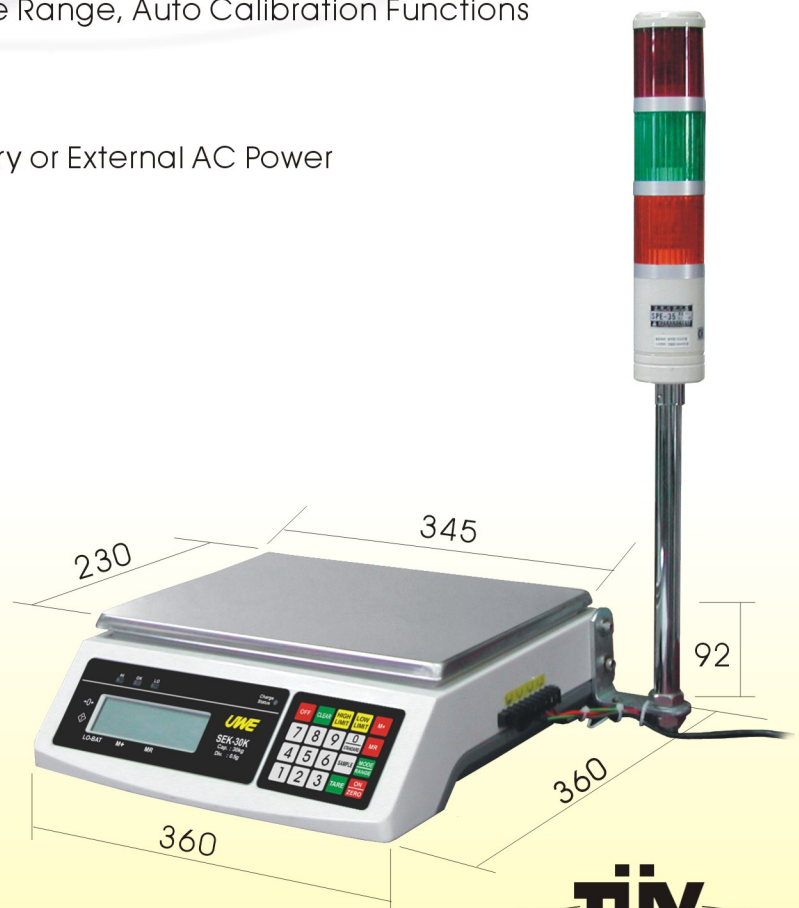

SEK SERIES

FEATURES

- Display Type : 6 x 25mm Wide Angle LCD Display
- 24 Bit Delta-Sigma A/D Converter with 1,000,000 Internal Counts
- Selectable Weighing Units (grams (1/60,000, 1/30,000 or 1/15,000 resolution), lb, lb-oz)
- All-In-One Program Includes : Straight Weighing Function / Counting Function / Weight Check Function / Quantity Check Function
- HI-OK-LO Check Status Indicators
- Programmable HI-OK-LO Audio Output
- Equipped with Power-on Zero Tracking, Digital Motion Filter at Zero & Weighing, Smart Power Saving, Power-on Zero, Full Tare Range, Auto Calibration Functions
- Low Battery Indicator
- Charge Status Indicator
- Bubble Level, Adjustable Feet Included
- Dual Power : By Built-in Rechargeable Battery or External AC Power Adaptor (Included)

OPTIONS

- Rear Display
- Backlight
- RS-232 Interface
- Relay Output

SPECIFICATIONS

Model No.	Capacity (Max)	Division (e)
SEK-3000	3000g / 6.6lb	0.05g / 0.01oz
SEK-6000	6000g / 13.2lb	0.1g / 0.01oz
SEK-12K	12kg / 26.45lb	0.2g / 0.01oz
SEK-30K	30kg / 66lb	0.5g / 0.02oz
SEK-60K	60kg / 132lb	1g / 0.1oz
Max. Tare Range	Full Tare Range (SUBTRACTIVE)	
Max. Zero Range	2% of Rated Capacity	
Weight Units	Metric(g), Avoirdupois(lb or oz), Pieces (pcs)	
Operation Environment	0~40°C (32~104°F) Non-condensed. R.H. ≤85%	
Power Source	6V 4Ah Rechargeable Battery or External Power Adaptor	